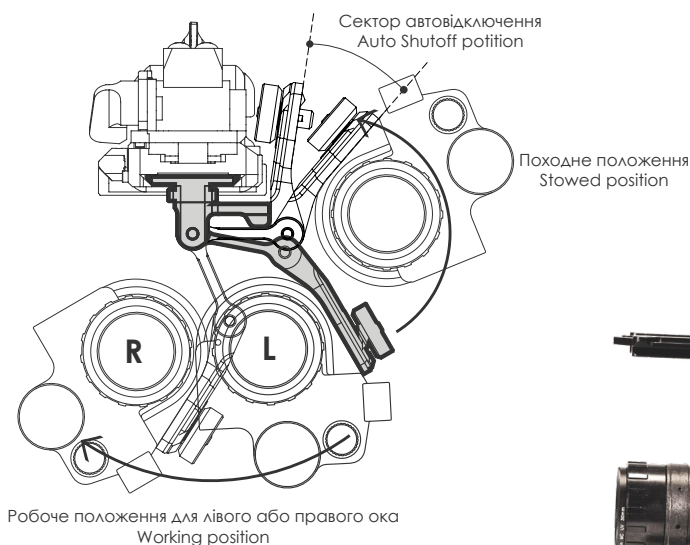

## AT A GLANCE

- **Zero Wobble:** Our adjustable dovetail shoe interface creates a tight, secure fit with any dovetail-style mount, eliminating annoying play.
- **Rock-Solid Construction:** Machined from 7075 aluminum with titanium joints, it is built to endure the harshest conditions without fail.
- **Intuitive Articulation:** Swing the monocular away or switch between eyes with a single, fluid motion. No complex buttons or releases.
- **Compact Stowed Profile:** The dual-joint design allows the PVS-14 to sit snugly against the helmet when stowed, preventing snags.
- **Built-In Safety:** Articulating joints absorb impact energy, protecting both the device and the operator from injury, a feature absent in rigid J-arms.

## ATTENTION TO DETAIL

- **Perfect Eye Placement:** Two adjustable joints provide an unmatched range of adjustment for perfect alignment and comfort.
- **Gas Mask Ready:** The central section can be flipped to increase eye relief by 10mm for use with protective masks.
- **Bungee Integration:** A dedicated loop allows you to use your helmet's bungee cords to further stabilize the entire system.
- **Reduced Back-splash:** The offset mounting point brings the monocular closer to your face, improving light discipline.